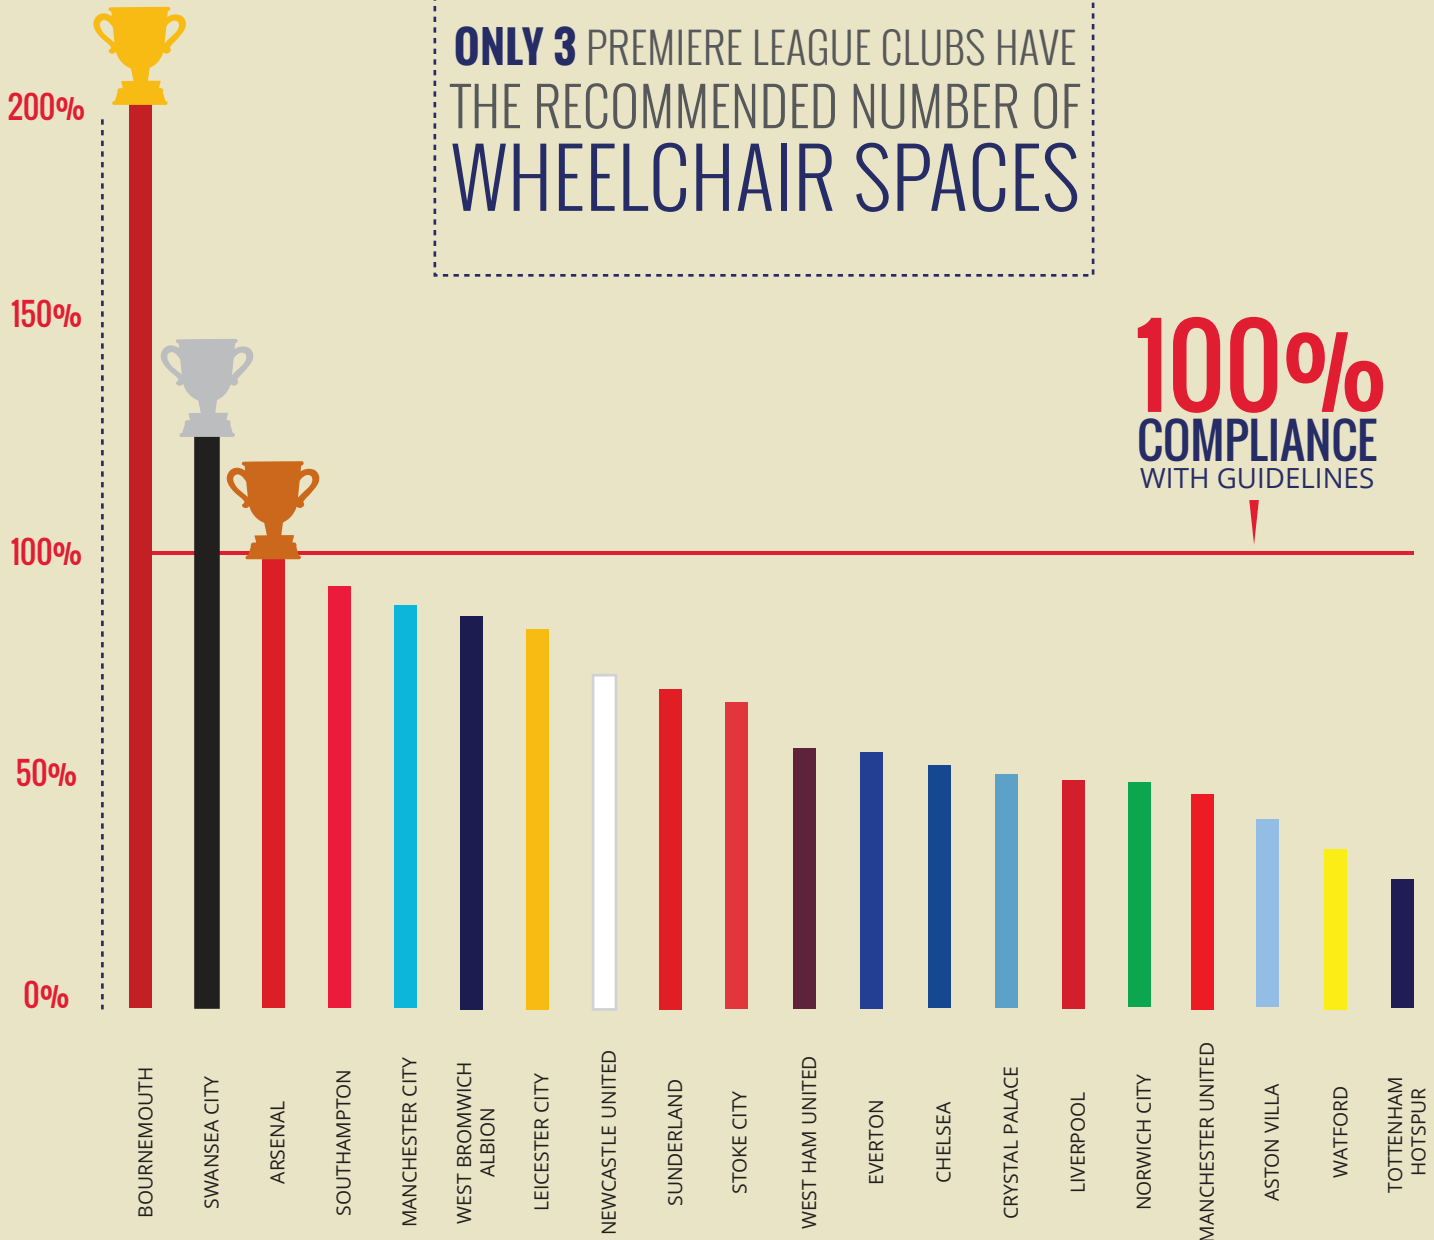

FOOTIE 4 ALL

ONLY 3 PREMIERE LEAGUE CLUBS HAVE THE RECOMMENDED NUMBER OF WHEELCHAIR SPACES

100% COMPLIANCE WITH GUIDELINES